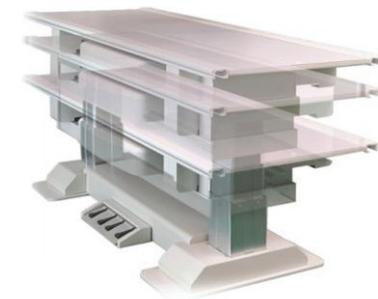

HF-525Plus

General Radiographic Table X-ray System

Options

- Ceiling suspension tube stand
- 6 way table upgrade
- LCD OP Console upgrade
- PSU (Power Supply Unit)
- Automatic Exposure Control (AEC)
- DAP function